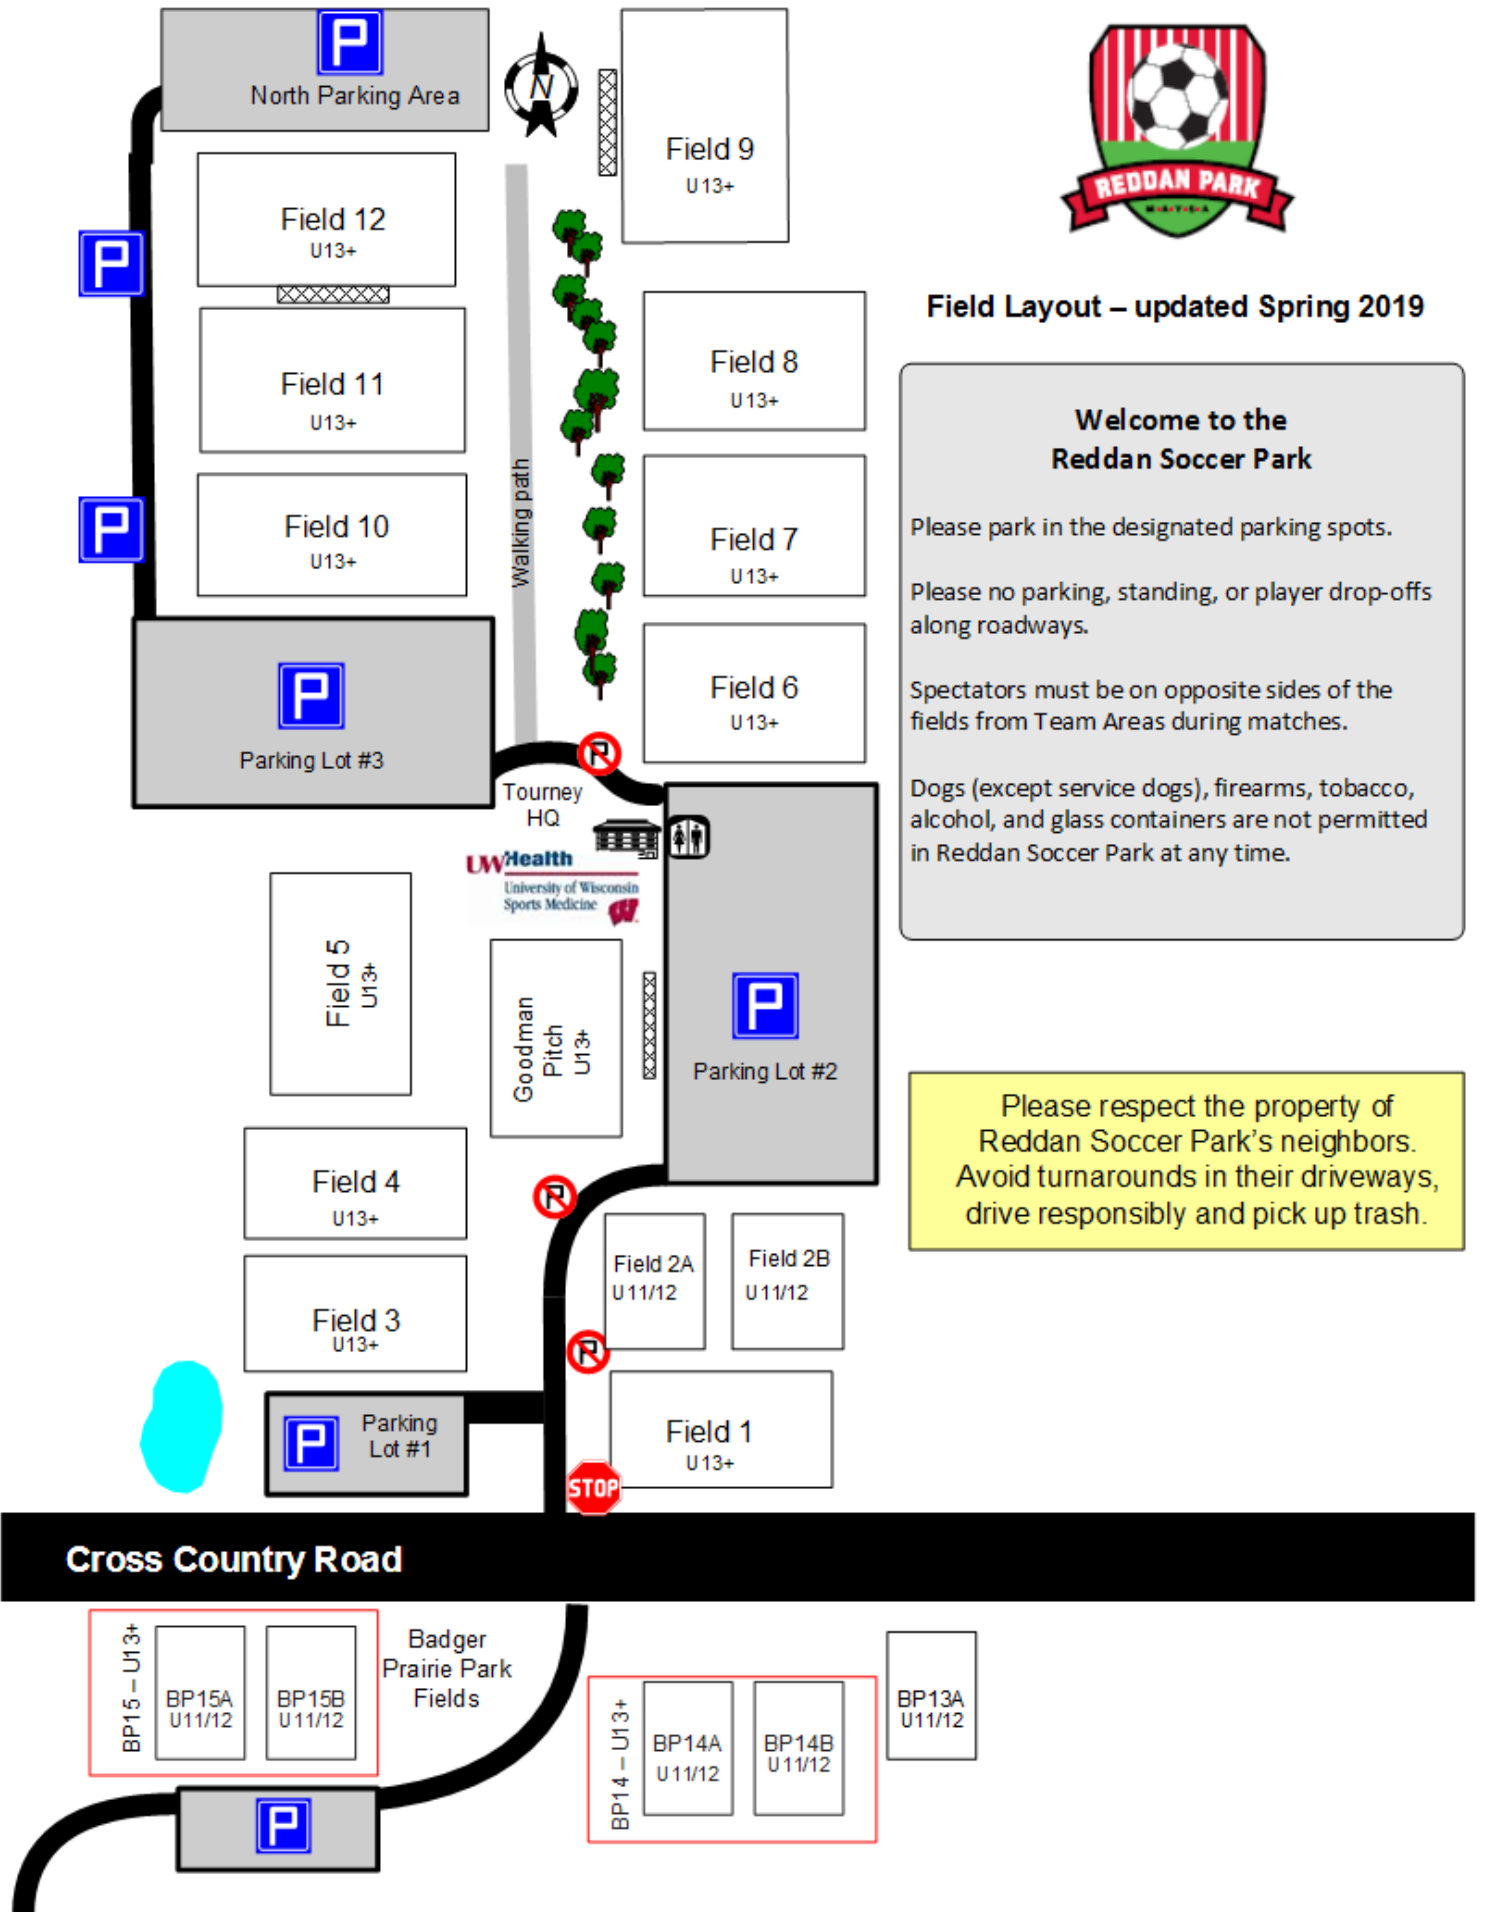

Field Layout – updated Spring 2019

Welcome to the Reddan Soccer Park

- Please park in the designated parking spots.
- Please no parking, standing, or player drop-offs along roadways.
- Spectators must be on opposite sides of the fields from Team Areas during matches.
- Dogs (except service dogs), firearms, tobacco, alcohol, and glass containers are not permitted in Reddan Soccer Park at any time.

Please respect the property of Reddan Soccer Park's neighbors. Avoid turnarounds in their driveways, drive responsibly and pick up trash.

Cross Country Road

BP15 – U13+
BP15A
U11/12
BP15B
U11/12

Badger
Prairie Park
Fields

BP14 – U13+
BP14A
U11/12
BP14B
U11/12

BP13A
U11/12