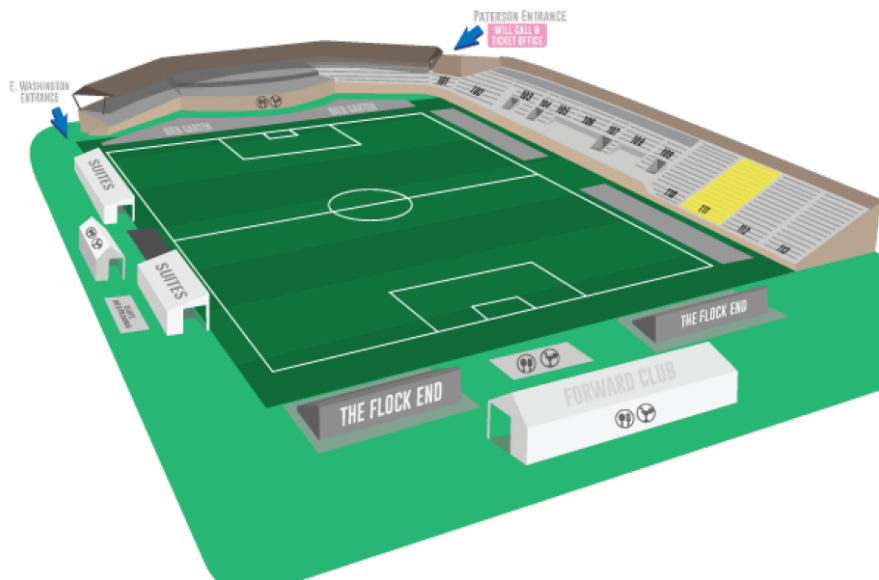

FORWARD
MADISON • FC

A NIGHT AT THE PITCH WITH FORWARD
MADISON FC

Madison 56ers Fall Invitational Travel Team's Night at Breese Stevens

Saturday September 7th

Gates: 6:00pm | KICK OFF: 7:00PM

SEATING AREA

Section 111-113

GET TICKETS

groupmatics.events/Madison56ers2

WHAT'S INCLUDED

-  \$25 ticket that includes the fan's choice of a meal or scarf. Meal includes a sandwich, chips, and a Pepsi product.
-  Group seating near the north-end goal line.
-  Meal can be redeemed at the Festival Foods Grille, located on the side of the stadium opposite of the capitol building (Brearily street/Flock End side). Scarves redeemed to the left of our main rooftop concession stand at our Guest Services Tent